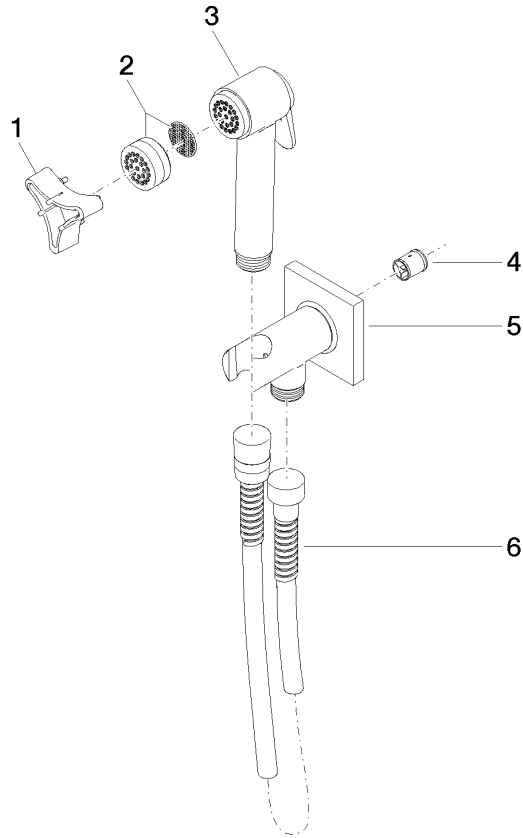

Bidet spray - Chrome

IMO

27 701 670

Fits: IMO, LULU, MADISON, MEM, TARA, CL.1, LISSÉ, VAIA

- wall bracket with integrated safety shut off valve
- max. standing pressure: 5bar
- hand shower with back flow preventer
- 1/2" shower outlet
- rosette Ø 60 mm
- metal shower hose 1250mm with integrated anti-twist protection

Recommended miscellaneous

- Concealed wall elbow -** 35 085 970 90
- max. recess depth 163 mm
 - min. recess depth 90 mm

27 701 670

mm [inches]

Flow rate chart

Certificates

LGA_29989.

27 701 670

Spare parts list

No.	Item Number	Name	Quantity used	Delivery time
1	09 30 09 029 90	key	1	2
2	12 861 970-00	accessories	1	2
3	90 12 11 107 00-00	shower	1	2
4	09 23 01 097 90	back-flow preventer	1	2
5	90 11 03 002 00-00	connection	1	2
6	90 30 02 001 00-00	hose	1	2