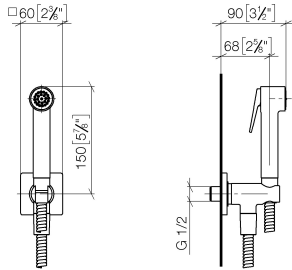

Bidet spray - Chrome

IMO

27 701 670

Fits: IMO, LULU, MADISON, MEM, TARA, CL.1, LISSÉ, VAIA

- wall bracket with integrated safety shut off valve
- max. standing pressure: 5bar
- hand shower with back flow preventer
- 1/2" shower outlet
- rosette Ø 60 mm
- metal shower hose 1250mm with integrated anti-twist protection

Recommended miscellaneous

- Concealed wall elbow -** 35 085 970 90
- max. recess depth 163 mm
 - min. recess depth 90 mm

27 701 670

mm [inches]

Flow rate chart

Certificates

LGA_29989.

27 701 670